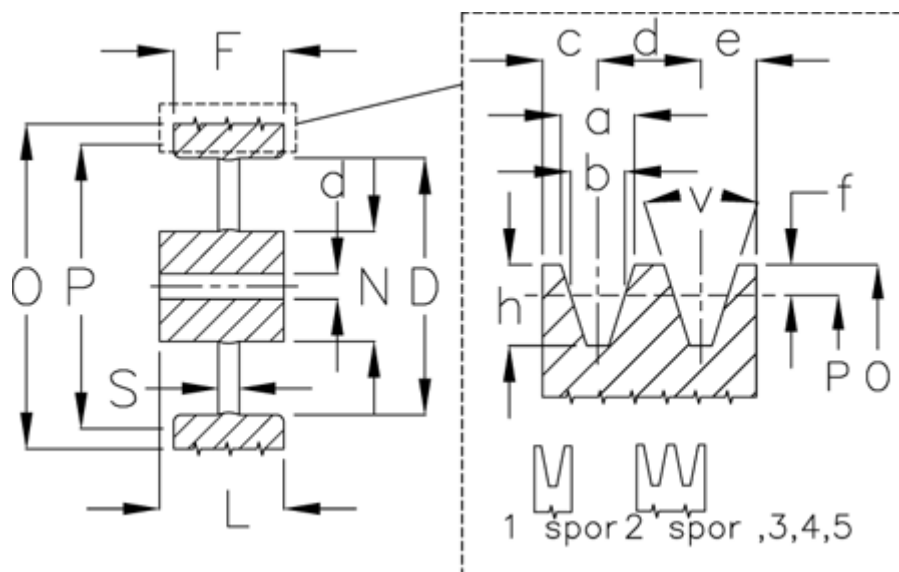

Article number: 60410135501

Description: V-belt pulley, no bore B 355/1

Measures

D	= 313	S	= 15
d	= 20	Type	= B
F	= 25.0		
L	= 50		
N	= 80		
Number of ribs	= 1		
O	= 362.0		
P	= 355		